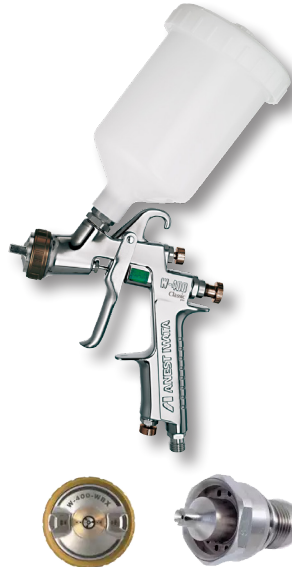

## 2 Spray Mini Air Duster

- Mini duster with venturi style turbo tip
- Nitto style quick release fitting

**\$13.90**

PS.250

## W400WBX Gravity Gun & 600ml Pot

W400WBX Spray Gun is a well known and trusted spray gun and with the WBX setup, offers you exceptional transfer efficiency.

Features:

- High material transfer, in excess of 65%
- Ergonomic lightweight design, only 380gm, for the ultimate in operator comfort
- Very low operating noise
- A high quality chrome plated body for easy cleaning and reduced maintenance
- All stainless steel fluid passages for use with either solvent or waterborne products
- Suitable for use in automotive repair, motorcycle refinish, custom painting and cabinet making industries
- Available in 1.3mm or 1.4mm nozzle set up